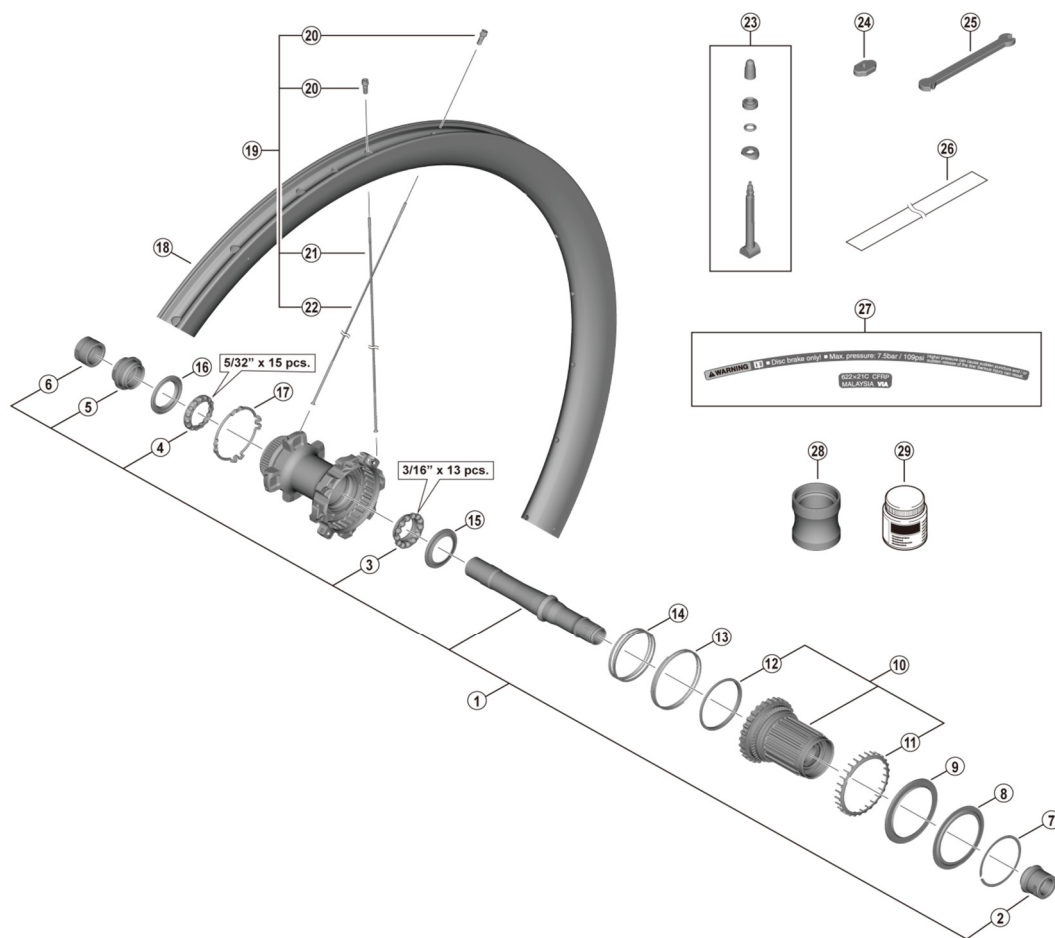

DURA-ACE Rear Wheel

WH-R9270-C36-TL-R 12-speed

• Over Lock Nut Dimension: 142 mm

ITEM NO.	SHIMANO CODE NO.	DESCRIPTION
1	Y0ML98010	Complete hub axle
2	Y0ML98020	Right hand cap unit
3	Y3FL98030	Right hand ball retainer (3/16" x 13)
4	Y27X98040	Left hand ball retainer (5/32" x 15)
5	Y0ML98030	Left hand cone with dust cover
6	Y0ML10000	Left hand nut
7	Y3FM28030	Stop ring
8	Y3FM27030	Outer dust cover
9	Y3FM26030	Outer seal ring
10	Y0ML98040	Complete freewheel body
11	Y3FM14000	Spacer
12	Y3FM11000	Slider
13	Y3FM10000	Spring
14	Y0ML07000	Coil spring
15	Y3FM25000	Inner cover
16	Y0ML09000	Left hand seal ring
17	Y0AZ09000	Left hand spoke cover
18	-	Rim {24H}
19	-	Spoke unit {spoke (282 mm x 16 pcs. / 267 mm x 8 pcs.) / nipple (24 pcs.)}
20	Y0MKN1000	Small nipple 14G
21	Y0MSS1100	Right hand spoke (282 mm)
22	Y0MGS1100	Left hand spoke (267 mm)
23	Y0P098010	Valve unit
24	Y4RJ10000	Valve tool
25	Y0MK14000	TL-WHR92 Nipple wrench 3.4
26	Y0MG50000	Tubeless tape
27	Y0MG98020	Rim sticker unit
28	Y1Y100020	TL-FH17 Seal ring presser
29	Y38Z98000	Seal grease for freewheel (50 g)